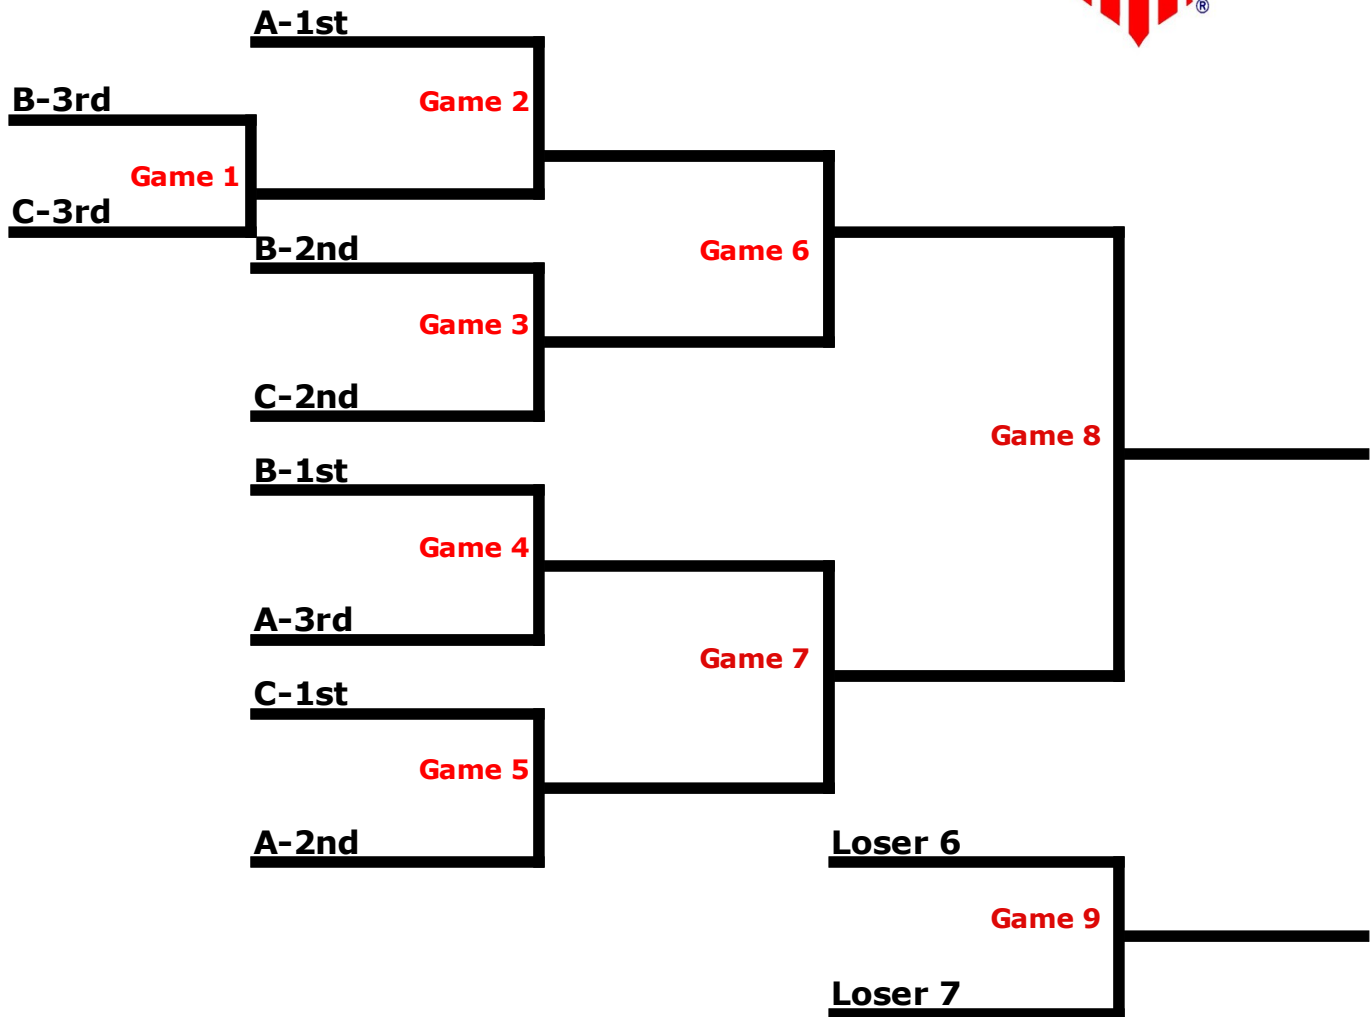

6th Grade - Division 2 Bracket Play

	Day - Time	COURT
Game 1	SAT. - 4:00 PM	3
Game 2	SUN. - 9:20 AM	3
Game 3	SUN. - 9:20 AM	4
Game 4	SUN. - 9:20 AM	5
Game 5	SUN. - 9:20 AM	6
Game 6	SUN. - 1:20 PM	1
Game 7	SUN. - 1:20 PM	2
Game 8 - Champ	SUN. - 4:00 PM	1
Game 9 - Consol.	SUN. - 4:00 PM	2