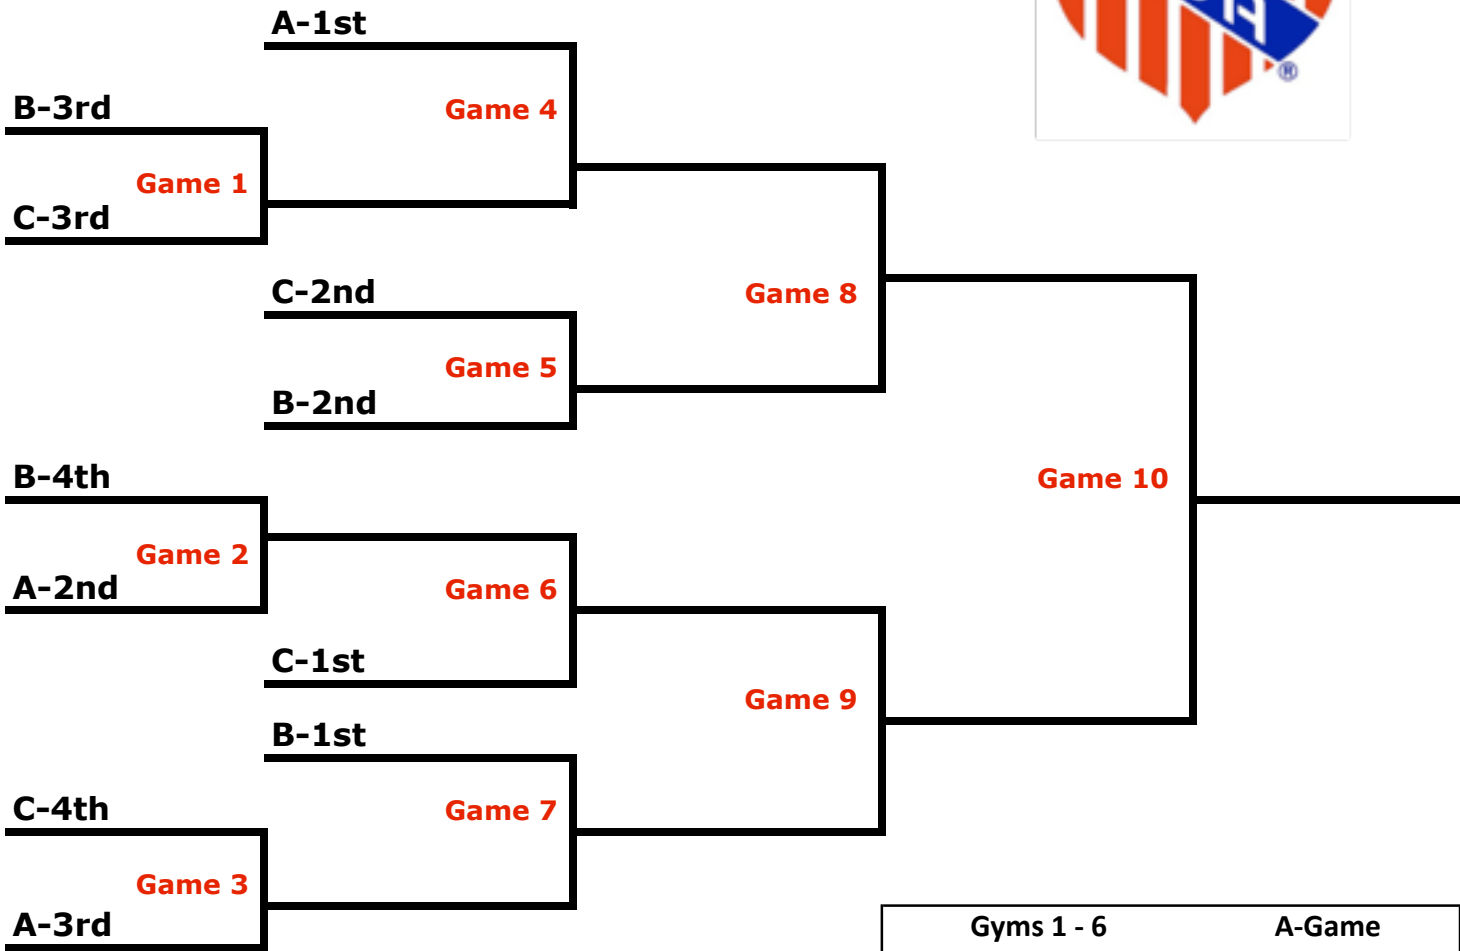

8th Grade - Division 1 Bracket Play

Gyms 1 - 6	A-Game
Gyms 7 - 8	Ravenwood HS

	DAY	TIME	COURT
Game 1	Saturday	8:00 PM	2
Game 2	Saturday	8:00 PM	3
Game 3	Saturday	8:00 PM	4
Game 4	Sunday	9:20 AM	5
Game 5	Sunday	9:20 AM	6
Game 6	Sunday	9:20 AM	7 - RHS
Game 7	Sunday	9:20 AM	8 - RHS
Game 8 - SEMI	Sunday	1:20 PM	5
Game 9 - SEMI	Sunday	1:20 PM	6
Game 10 - CHAMPIONSHIP	Sunday	4:00 PM	2