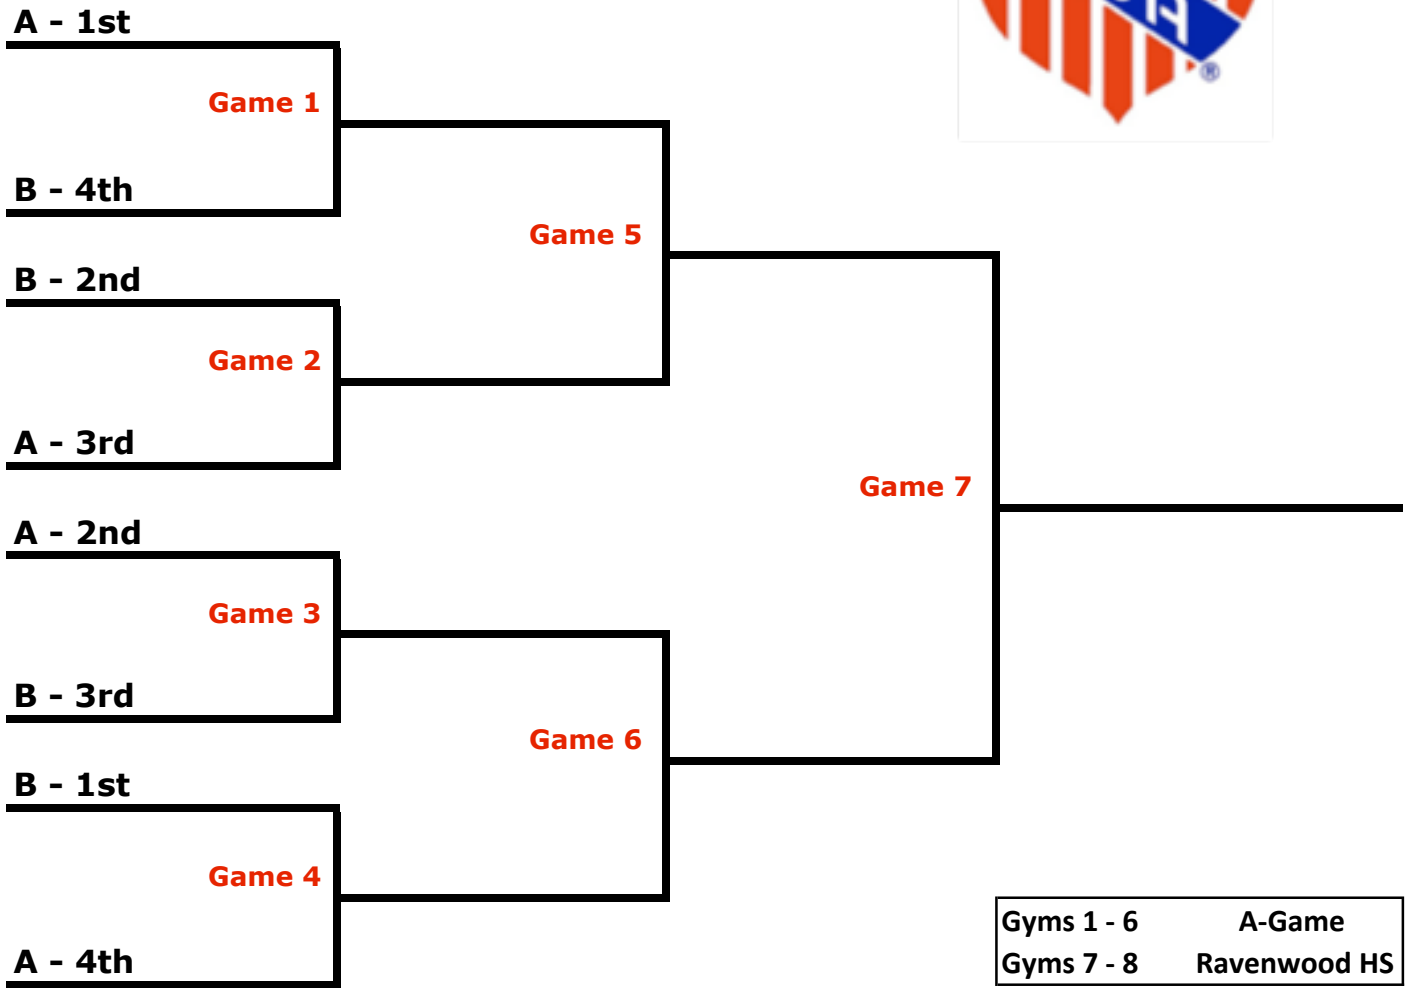

8th Grade - Division 2 Bracket Play

	DAY	TIME	COURT
Game 1	Saturday	6:40 PM	6
Game 2	Saturday	6:40 PM	7 - RHS
Game 3	Saturday	6:40 PM	8 - RHS
Game 4	Saturday	8:00 PM	1
Game 5 - SEMI	Sunday	10:40 AM	1
Game 6 - SEMI	Sunday	10:40 AM	2
Game 7 - CHAMPIONSHIP	Sunday	2:40 PM	4