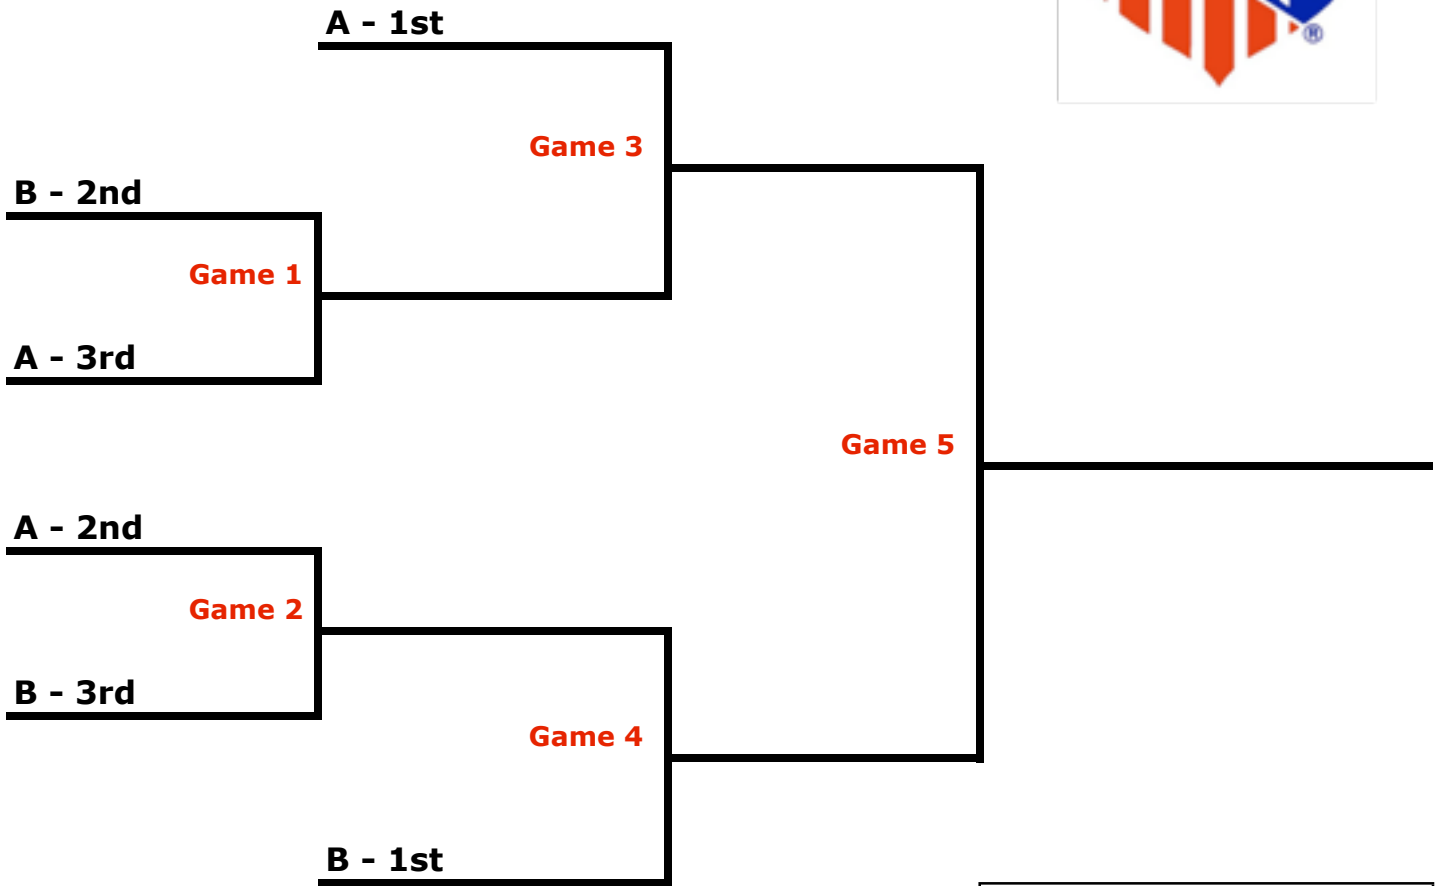

# 9th Grade - Division 1 Bracket Play

Gyms 1 - 6	A-Game
Gyms 7 - 8	Ravenwood HS

**Game 1**

**Game 2**

**Game 3 - SEMI**

**Game 4 - SEMI**

**Game 5 - CHAMPIONSHIP**

DAY	TIME	COURT
Sunday	8:00 AM	7 - RHS
Sunday	8:00 AM	8 - RHS
Sunday	12:00 PM	3
Sunday	12:00 PM	4
Sunday	4:00 PM	4